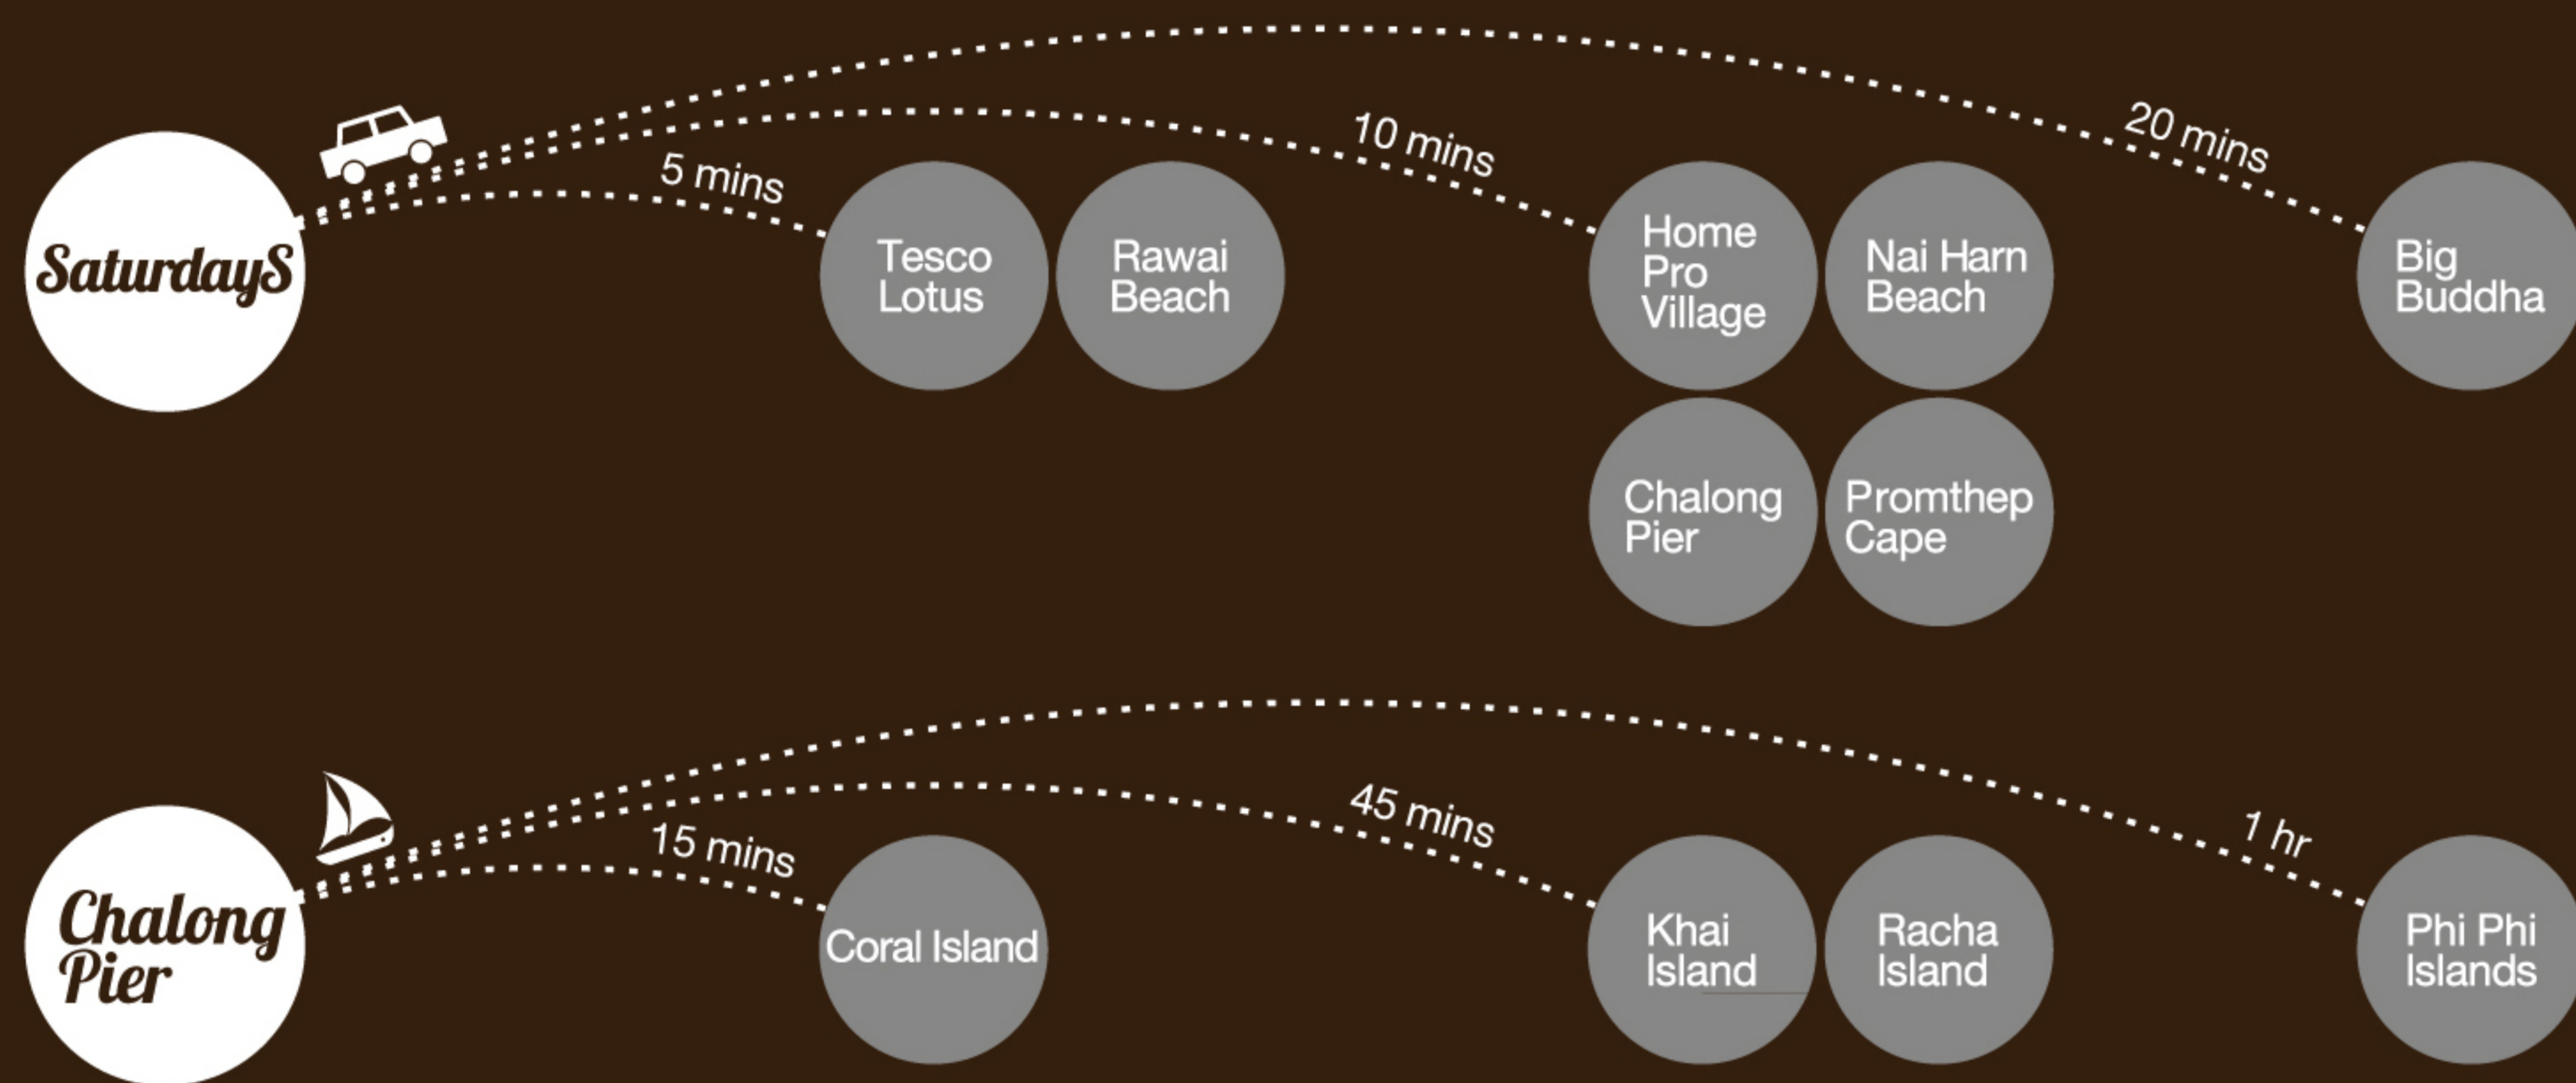

*Saturdays*TM
Sleep Less Dream More

Saturdays Cool Place

Saturdays Eat

Enjoy a new and exciting dining experience every day at the hundreds of eateries nearby offering a varied mix fresh local foods and international favourites from far away.

Saturdays Art

Art galleries galore are just a stone's throw away when you reside in the heart of Phuket's grass roots art community.

Saturdays Play

There's just so much to do! Kite surfing, diving, fishing, parasailing, Thai boxing, mountain biking and hiking are just a few.

Saturdays Island

Take a trip to a nearby island from Chalong Pier, where you can get on a boat to Lon Island, Coral Island or Hay Island and be back on land before the end of the day.

081 968 3760

sales1@theattitudeclub.com

Master Plan

Saturdays is a special place with an abundance of green space surrounding the 119 permaculture homes in a variety of unique designs created for five distinct kinds of indoor and outdoor lifestyles.