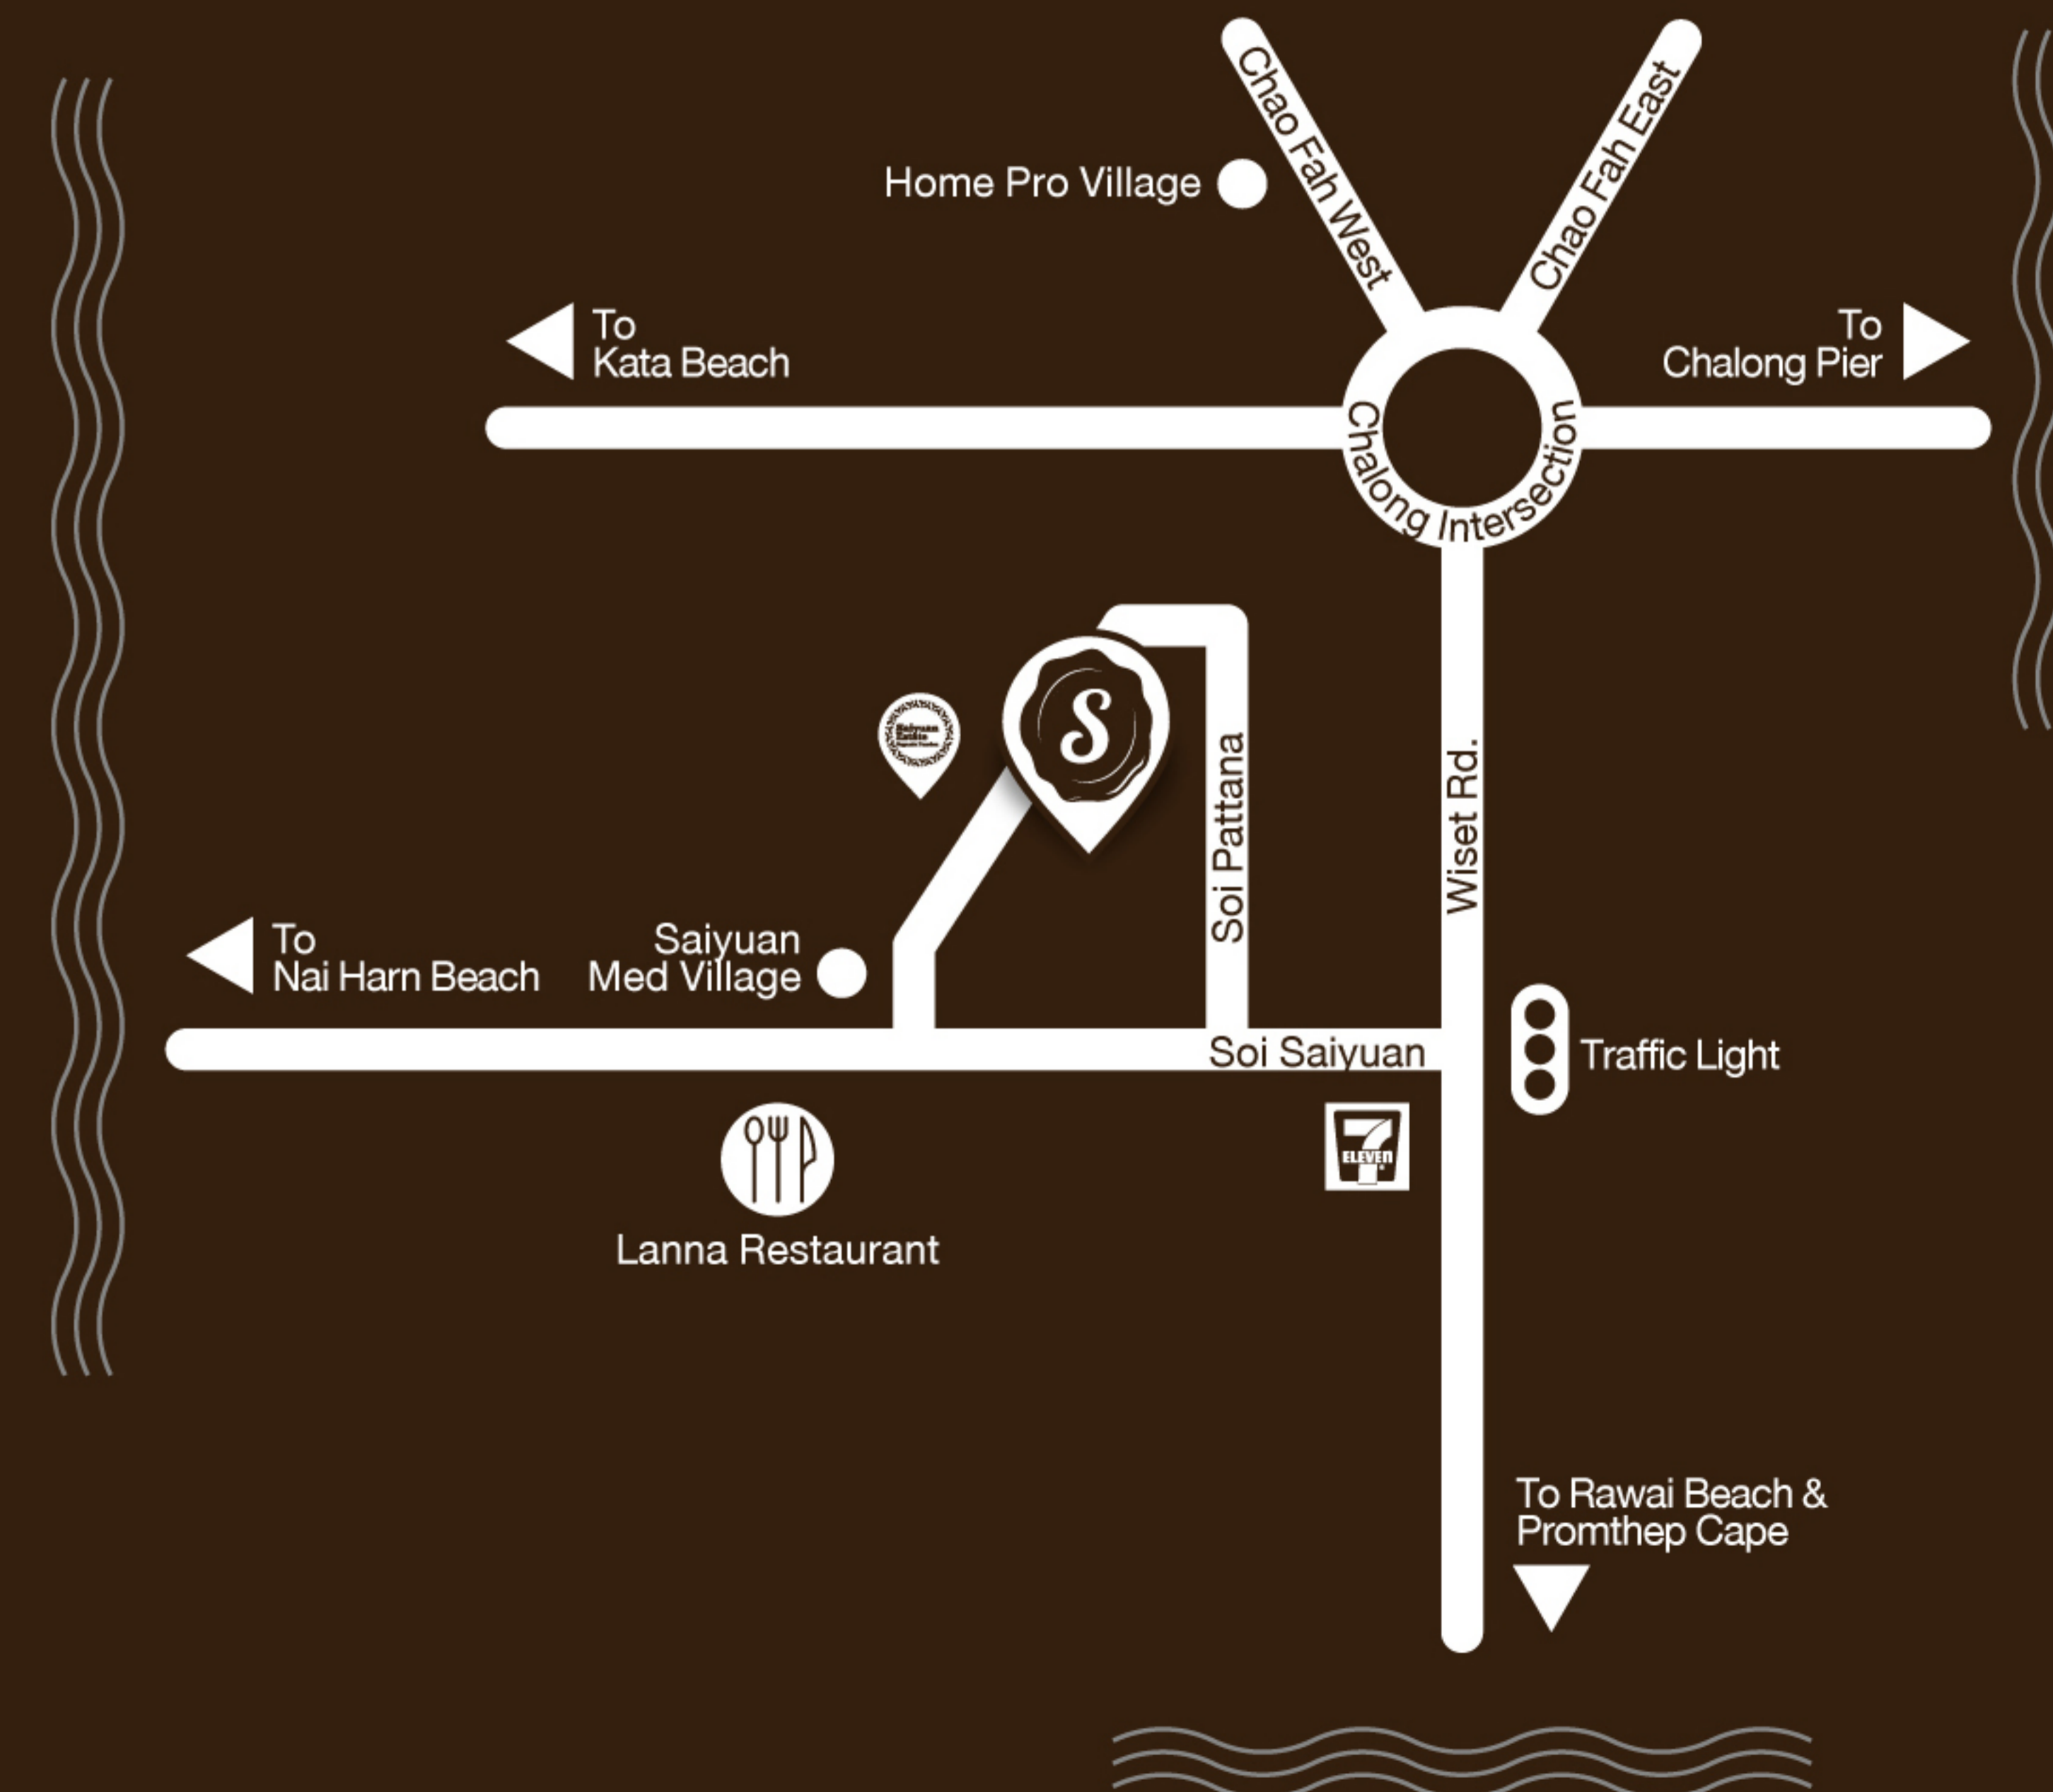

Saturdays Island

Take a trip to a nearby island from Chalong Pier, where you can get on a boat to Lon Island, Coral Island or Hay Island and be back on land before the end of the day.