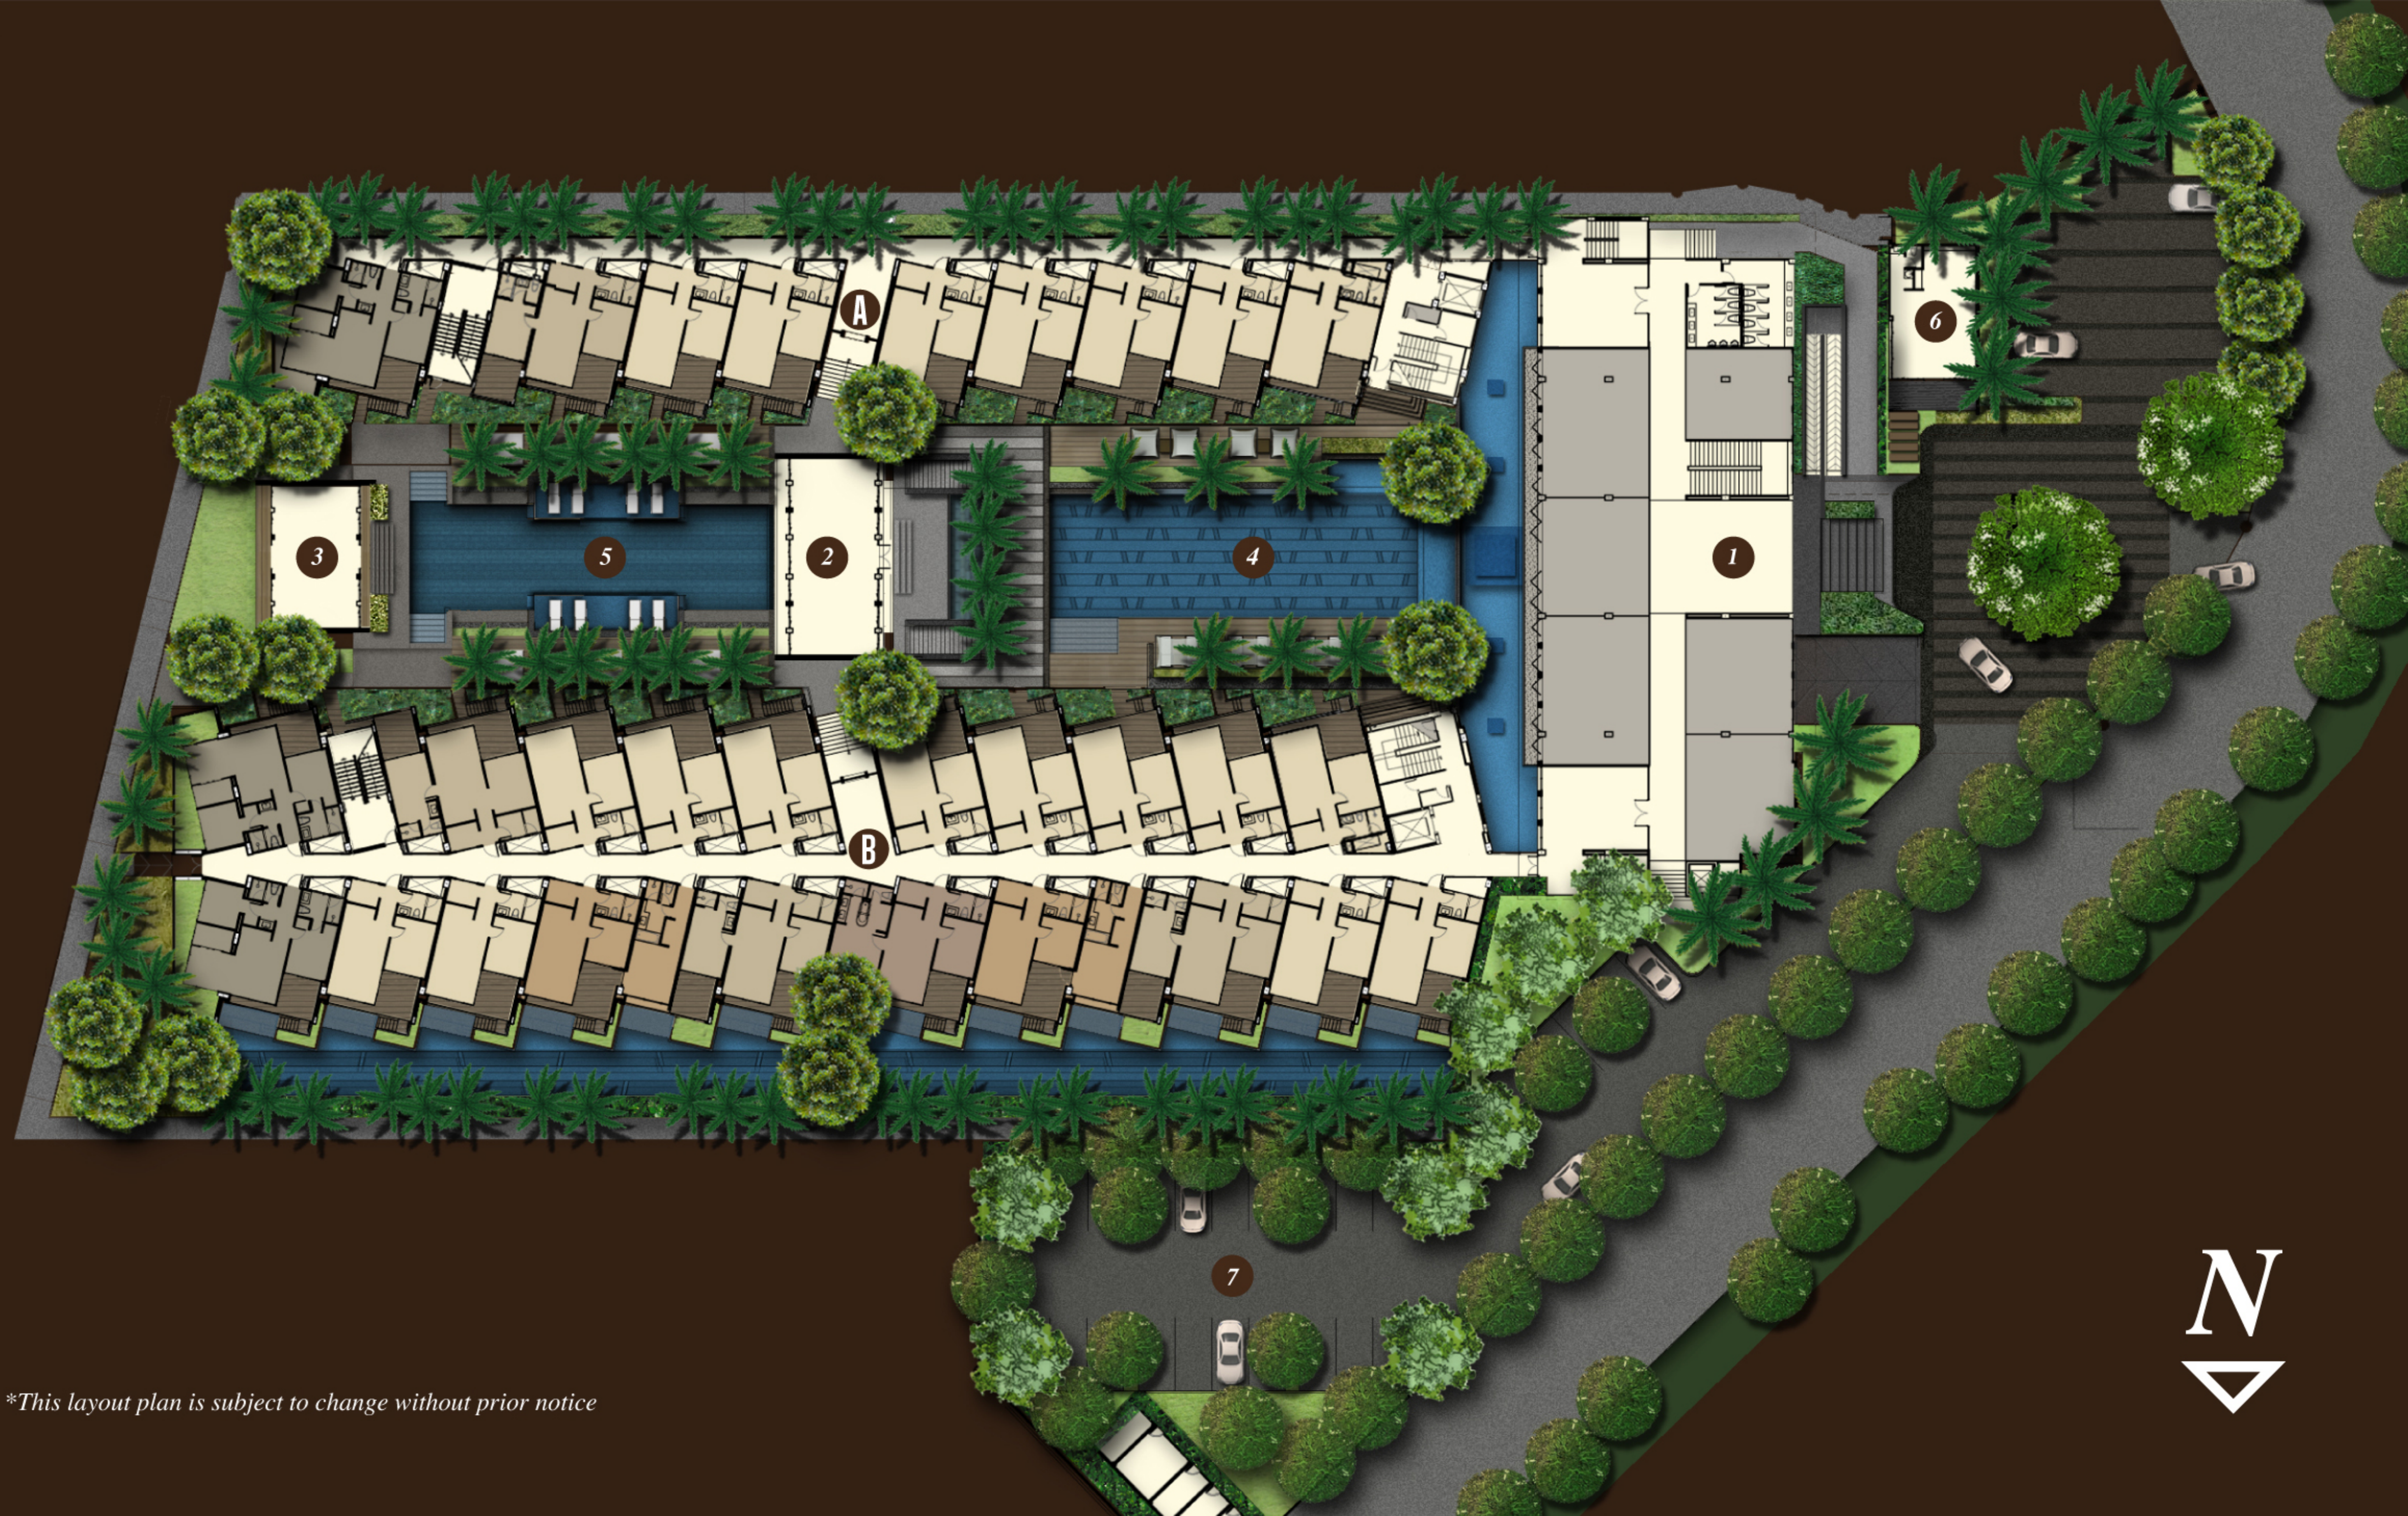

Master Plan

Saturdays is a special place with an abundance of green space surrounding the 119 permaculture homes in a variety of unique designs created for five distinct kinds of indoor and outdoor lifestyles.

1. Lobby Commercial Building
Underground Parking
2. Gym
3. Library
4. Main Pool
5. Jacuzzi Pool
6. Juristic Office
7. Outdoor Parking

**This layout plan is subject to change without prior notice*

Saturdays Dream Space

Saturdays Balcony

Begin everyday like a lazy Saturday, lounging about on your extra wide (3 m.) private balcony.

Saturdays Pool Access

Take a dip and cool off, right on your doorstep.

Saturdays Natural Light